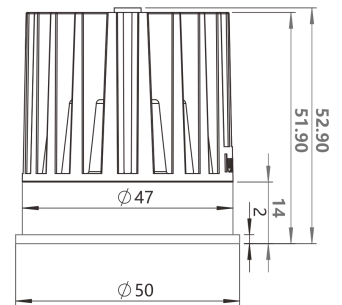

PowerLUX-6.3W

Reflector+Lens

Technical Parameters:

Name	PowerLUX7
Light source:	COB
Input Voltage:	AC220~240V 50/60Hz
LED Current:	350mA (18V)
Rated life:	>50,000 hours
Operating temperature:	-20°C~40°C
Storage temperature:	-30°C~60°C
Certificate:	CE/RoHS
Dimmability:	Dimmable Optional
Weight:	0.10KG/pc 11.8KG/CTN 100pcs/CTN 580x300x200mm

Ordering Information:

○ White

Power	CRI	Beam Angle	Luminous	CCT	Housing	Part Number
6.3W	>90	▲ 15°	579.2 lm	2700K	○	LUX-30615-M0727
			642.8 lm	3000K	○	LUX-30615-M0730
			698.3 lm	4000K	○	LUX-30615-M0740
		▲ 40°	579.5 lm	2700K	○	LUX-30640-M0727
			640.1 lm	3000K	○	LUX-30640-M0730
			702.3 lm	4000K	○	LUX-30640-M0740
		▲ 60°	582.7 lm	2700K	○	LUX-30660-M0727
			641.8 lm	3000K	○	LUX-30660-M0730
			708.4 lm	4000K	○	LUX-30660-M0740