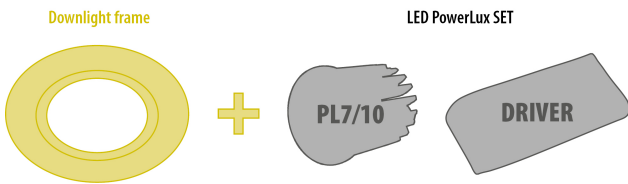

PowerLUX7

Installation instruction